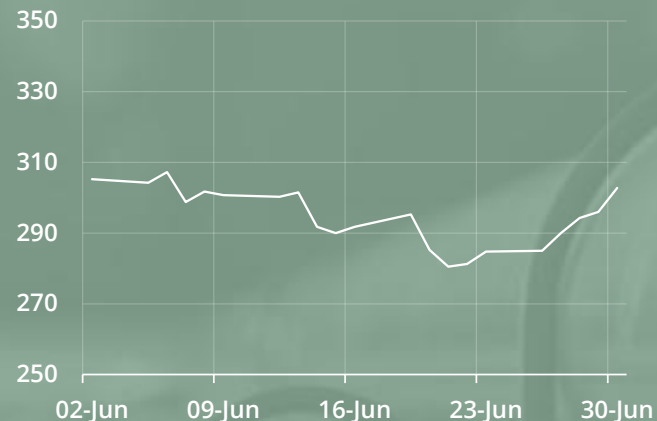

Portland Pricing - Marine

PRICES FOR 30/06/2017

GASOIL 0.1%, FUEL OIL 1% & FUEL OIL 3.5% PRICES

GRADE	\$/MT PRICE	\$/MT CHANGE	£/MT PRICE	£/MT CHANGE	PPL PRICE	PPL CHANGE
GASOIL 0.1%	429.75	▲ 0.25	330.83	▲ 0.37	39.11	▲ 0.04
FUEL OIL 1%	302.75	▲ 6.75	233.06	▲ 5.32	23.10	▲ 0.53
FUEL OIL 3.5%	275.50	▲ 3.50	212.09	▲ 2.81	21.02	▲ 0.28

GASOIL 0.1% \$/MT

FUEL OIL 1% \$/MT

FUEL OIL 3.5% \$/MT

You are currently subscribing to the **Portland Marine Pricing Service**, which includes access to the live **Price Ticker** at www.fuelpricechecker.com